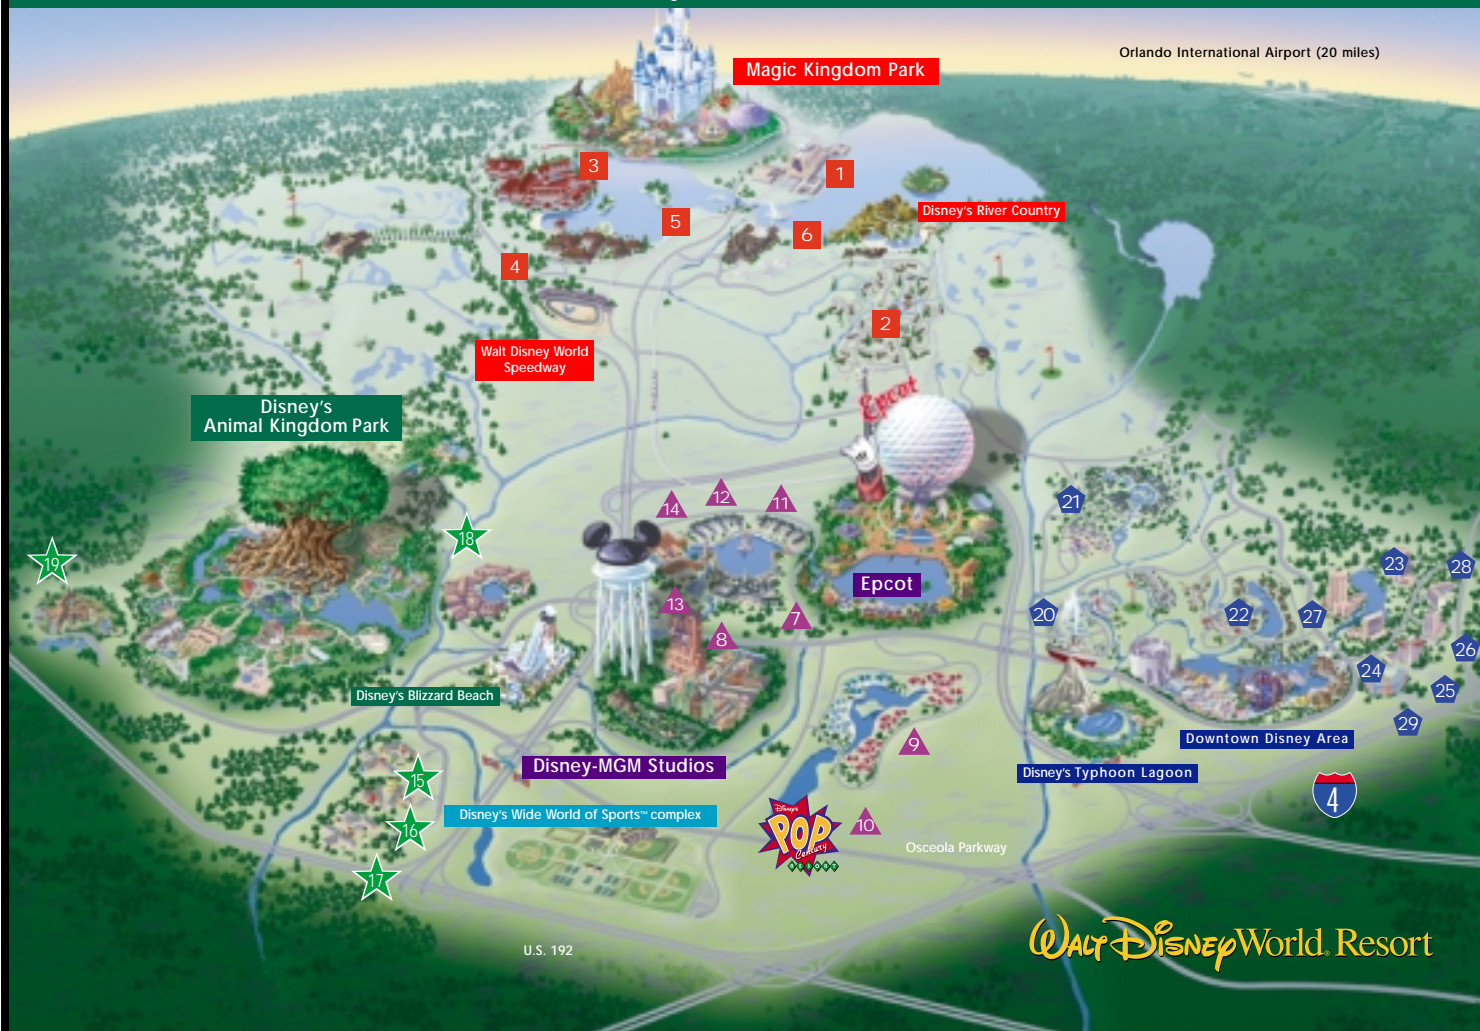

Walt Disney World® Resort

Orlando International Airport (20 miles)

Magic Kingdom® Resort Area

1. Disney's Contemporary Resort
2. Disney's Fort Wilderness Resort & Campground
3. Disney's Grand Floridian Resort & Spa
4. Disney's Polynesian Resort
5. Disney's Wilderness Lodge
6. The Villas at Disney's Wilderness Lodge

Epcot® Resort Area

7. Disney's BoardWalk Inn
8. Disney's BoardWalk Villas
9. Disney's Caribbean Beach Resort
10. Disney's Pop Century Resort (opening 2001)
11. Disney's Yacht Club Resort
12. Disney's Beach Club Resort
13. Walt Disney World Swan
14. Walt Disney World Dolphin

Disney's Animal Kingdom® Resort Area

15. Disney's All-Star Sports Resort
16. Disney's All-Star Music Resort
17. Disney's All-Star Movies Resort
18. Disney's Coronado Springs Resort
19. Disney's Animal Kingdom Lodge (opening Spring 2001)

Downtown Disney® Resort Area

20. Disney's Old Key West Resort
21. Disney's Port Orleans Resort
22. The Villas at the Disney Institute
23. Best Western Lake Buena Vista
24. Grosvenor Resort
25. Courtyard by Marriott®
26. Hotel Royal Plaza
27. Wyndham Palace Resort & Spa
28. DoubleTree Guest Suites Resort
29. The Hilton Resort